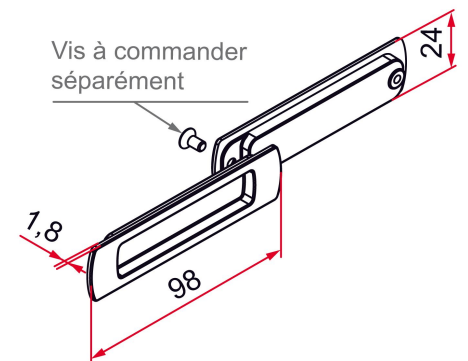

Possible applications include :

Volets roulants

Carpentry and joinery

Features

- Made of zamac
- Aesthetic design : can be lacquered to match the opening panel colour and screws and bolts are not visible on the front.

Tip

- Depending on the thickness of your supports, please consider ordering :
- for thickness 7 to 9 mm, screw sku.AVA001
- for thickness 13 to 15 mm, screw sku.AVA002

Products to be ordered from :
 TIRARD SAS 16, Avenue du Vimeu Vert Z.A. du Vimeu Industriel 80210
 FEUQUIERES-EN-VIMEU
 email : commande@tirard-burgaud.com