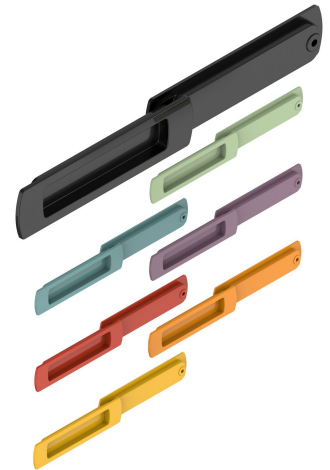

Possible applications include :

Volets roulants

Carpentry and joinery

Référence	Finishing stage	GENCOD 3661598	Condit. par	Délai j
AVZ001N53	9005-30%	05074 6	26	14
AVZ001B63	9016-30%	05072 2	26	14
AVZ001RAL		05056 2	1	21

Multi-RAL : specify your color when placing the order (<https://www.couleursral.fr/ral-classic>)