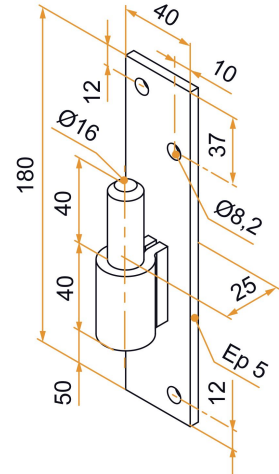

Products to be ordered from :
BURGAUD SAS 147, rue des Paludiers Z.I. des Mares 85270 SAINT-HILAIRE-DE-RIEZ
email : commande@tirard-burgaud.com