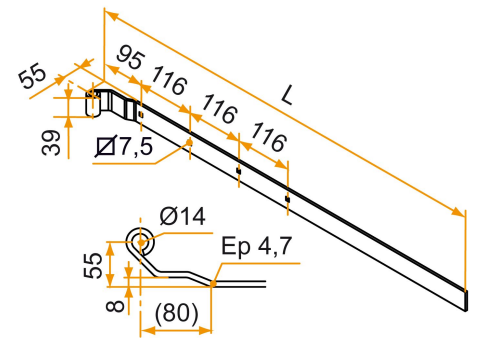

Products to be ordered from :
BURGAUD SAS 147, rue des Paludiers Z.I. des Mares 85270 SAINT-HILAIRE-DE-RIEZ
email : commande@tirard-burgaud.com