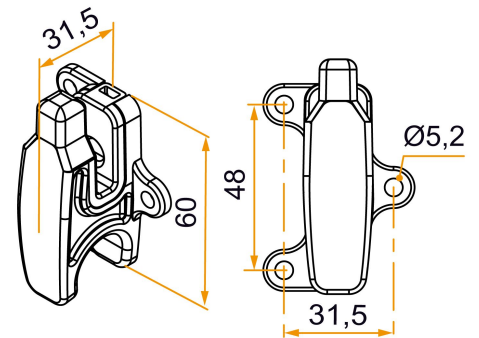

Products to be ordered from :
BURGAUD SAS 147, rue des Paludiers Z.I. des Mares 85270 SAINT-HILAIRE-DE-RIEZ
email : commande@tirard-burgaud.com