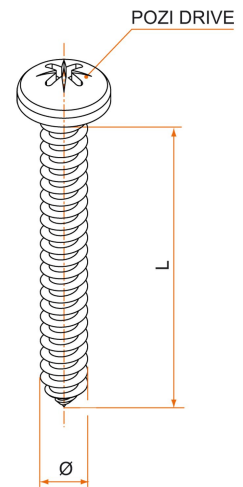

Possible applications include :

Stainless steel accessories

Products to be ordered from :
BURGAUD SAS 147, rue des Paludiers Z.I. des Mares 85270 SAINT-HILAIRE-DE-RIEZ
email : commande@tirard-burgaud.com

Screw CLBZ - Ø4.8xL.32 - 304 stainless steel

Possible applications include :

Stainless steel accessories

Référence	L	Finishing stage	GENCOD 3565920	Condit. par	Délai j
4VI01002	32	raw	15424 2	500	14
4VI01002RAL	32		20636 1	50	14

Multi-RAL : specify your color when placing the order (<https://www.couleursral.fr/ral-classic>)