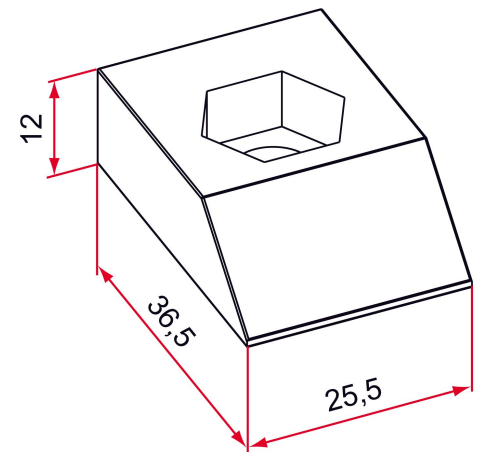

Possible applications include :

Common accessories
for gates

Features

- Made of aluminium For standard and 45° angle brackets
- With invisible hex wrench socket screw and nut (Ø 7mm holes)
- or M8x16 stainless steel bolt