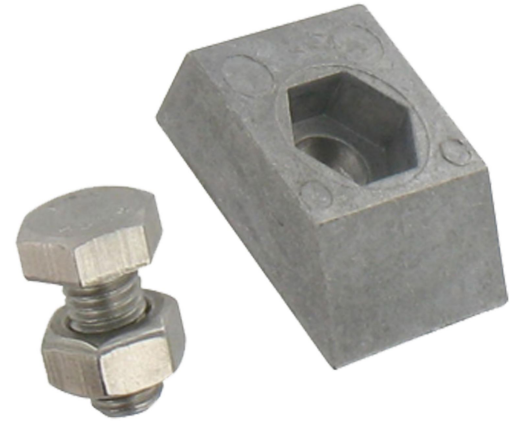

Possible applications include :

Common accessories
for gates

Features

- Made of aluminium For standard and 45° angle brackets
- With invisible hex wrench socket screw and nut (Ø 7mm holes)
- or M8x16 stainless steel bolt

Référence	Content	Finishing stage	GENCOD 3661598	Condit. par	Délai j
LE301004	with screw	raw	00642 2	100	7
LE301005	with bolt	raw	00643 9	100	7

 Multi-RAL : specify your color when placing the order (<https://www.couleursral.fr/ral-classic>)