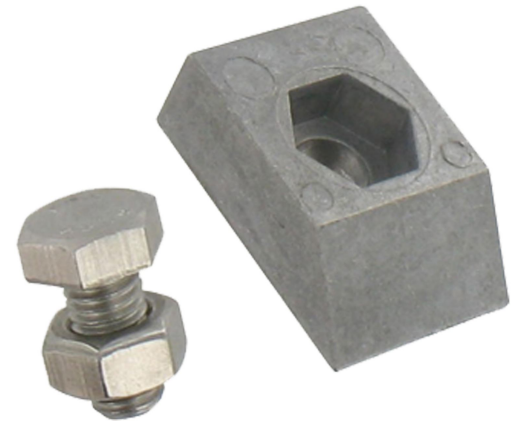

Possible applications include :

Common accessories
for gates

Features

- Made of aluminium For standard and 45° angle brackets
- With invisible hex wrench socket screw and nut (Ø 7mm holes)
- or M8x16 stainless steel bolt

Référence	Content	Finishing stage	GENCOD 3661598	Condit. par	Délai j
LE301004	with screw	raw	00642 2	100	7
LE301005	with bolt	raw	00643 9	100	7

 Multi-RAL : specify your color when placing the order (<https://www.couleursral.fr/ral-classic>)