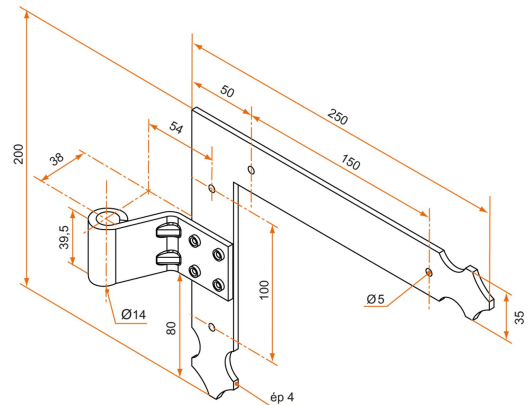

Products to be ordered from :
BURGAUD SAS 147, rue des Paludiers Z.I. des Mares 85270 SAINT-HILAIRE-DE-RIEZ
email : commande@tirard-burgaud.com