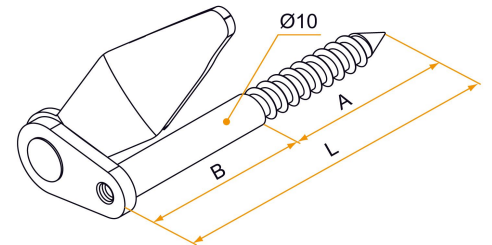

Products to be ordered from :
BURGAUD SAS 147, rue des Paludiers Z.I. des Mares 85270 SAINT-HILAIRE-DE-RIEZ
email : commande@tirard-burgaud.com