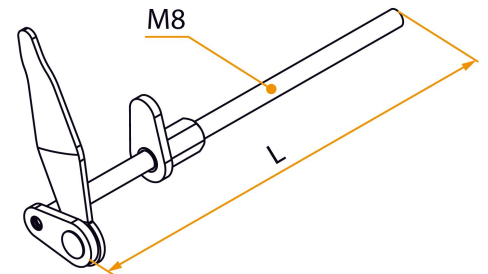

Possible applications include :

Wooden swing shutters

Features

- Made of welded steel.
- Delivered with assembled end stop

Products to be ordered from :
 BURGAUD SAS 147, rue des Paludiers Z.I. des Mares 85270 SAINT-HILAIRE-DE-RIEZ
 email : commande@tirard-burgaud.com

Possible applications include :

Wooden swing shutters

Référence	L	Finishing stage	GENCOD 3565920	Condit. par	Délai j
822100	110	Zn+9005-30%	03342 4	50	21
812100	110	Zn	11143 6	50	14
822110	140	Zn+9005-30%	03344 8	50	14
8221116	140	Zn+9016-80%	06310 0	50	21
812110	140	Zn	11144 3	50	14