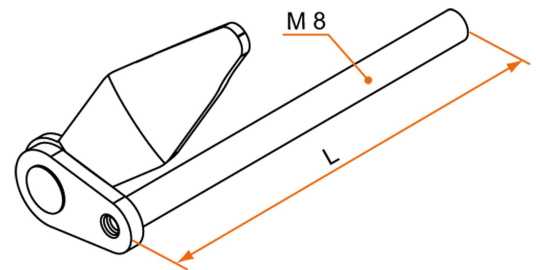

Possible applications include :

Wooden swing
shutters

Features

- Made of welded steel.
- Delivered without end stop

Products to be ordered from :
BURGAUD SAS 147, rue des Paludiers Z.I. des Mares 85270 SAINT-HILAIRE-DE-RIEZ
email : commande@tirard-burgaud.com

Possible applications include :

Wooden swing shutters

Référence	L	Finishing stage	GENCOD 3565920	Condit. par	Délai j
822150	110	Zn+9005-30%	03347 9	50	21
822151	110	Zn+9016-80%	03348 6	50	21
812150	110	Zn	11145 0	50	14
822160	140	Zn+9005-30%	03349 3	50	21
812160	140	Zn	11146 7	50	14